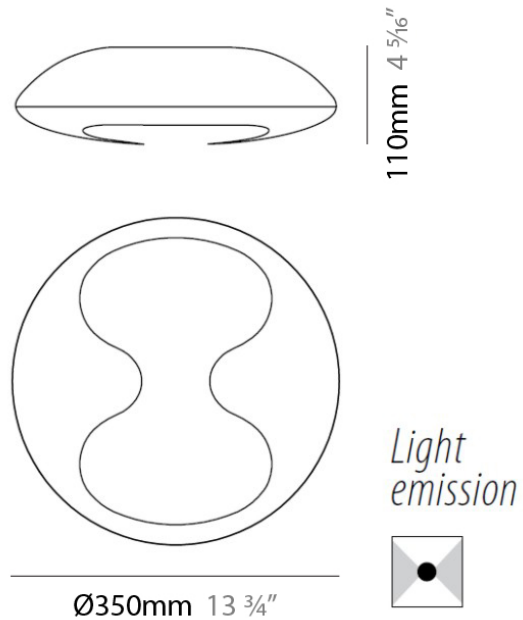

PROJECT	_____
TYPE	_____
NOTES	_____
QUANTITY	_____
DATE	_____

EIGHT SURFACE

D12077

GENERAL

Series: Eight
Division: Design
Mounting Type: Surface
Mounting Location: Ceiling
Subcategory: Ambient

PHYSICAL

Shape: Round
Diameter (mm): 350
Diameter (in): 13 ³/₄
Height (mm): 110
Height (in): 4 ⁵/₁₆
Light Distribution: Direct
Diffuser: Opal White Acrylic
Fixture Finish: Chrome
Fixture Material: Metal

ELECTRICAL

Number of Lamps: 2
Lamp Type: LED Retrofit / CFL
Lamp Shape: T4
Bulb Included: Bulb Not Included
Max. Wattage Per Lamp (W): 12 / 18
Lamp Base: G24-q2
Driver Included: Yes
Driver Location: Integrated
Driver Type: Ballast - Universal
Input Voltage (V): 120 - 277
Lamp Voltage (V): 120

LED

OPTICAL

RATINGS AND CERTIFICATIONS

Certified By: CSA Certified to UL and CSA Standards
IP rating: IP20